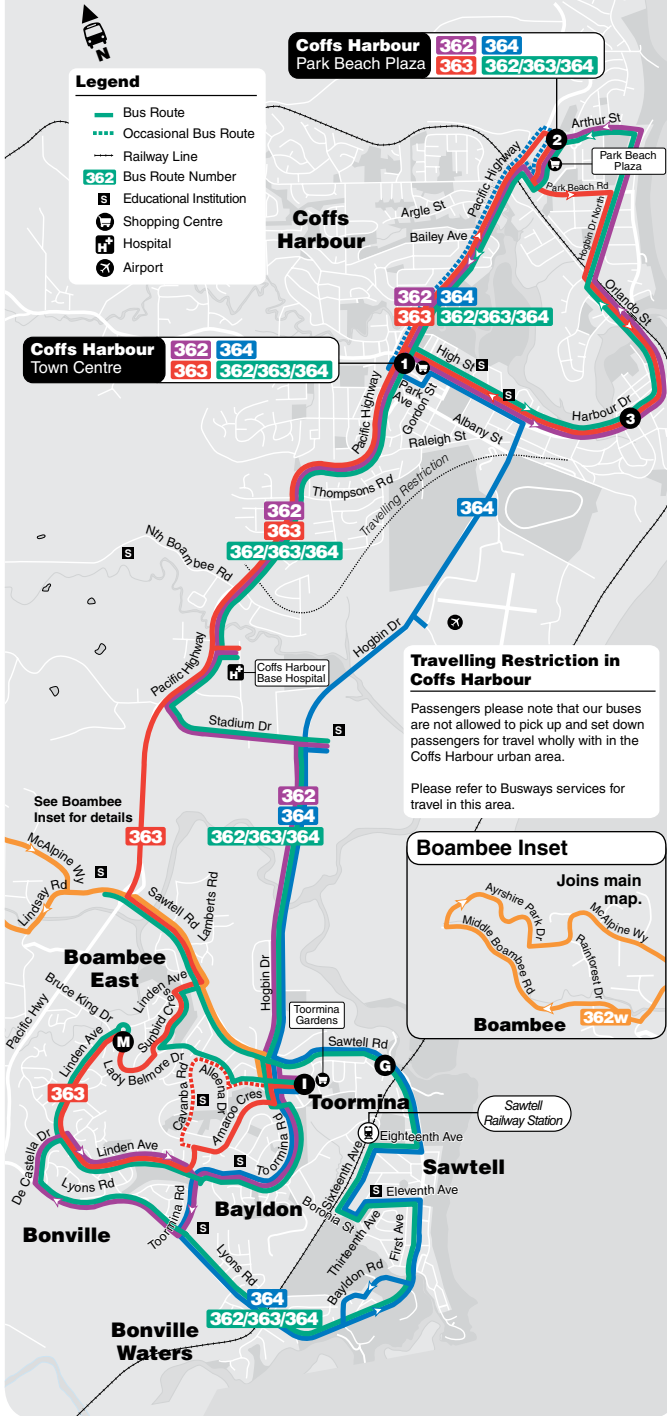

# Bus Route Map

## Explanations

- A** – Bus arrives only.
- C** – Bus operates to Toormina only. Change buses at Toormina.
- O** – Bus stops on opposite side of road.
- R** – RSL Club, Sawtell.
- SH** – School holidays only.
- Wheelchair-accessible service.

## How to use this timetable

- Using the route map provided, find the two timing points you are located between.
- Locate these two timing points on the timetables.
- Your bus is scheduled to arrive between the times shown for these points. For example, if your bus stop is situated between timing points **A** and **B** on the map, then the bus is scheduled to arrive between the time listed for **A** and the time listed for **B**.

Sunday & Public Holidays							
map ref	Route Number	362/363/364	362/363/364	362/363/364	362/363/364	362/363/364	362/363/364
		am	am	pm	pm	pm	pm
G	Sawtell to Toormina Gardens	9.00	10.40	12.25	....	2.25	....
J	Toormina Gardens to Coffs	9.10	11.00	12.35	....	2.45	....
J	Toormina Gardens to Plaza	9.10	11.00	12.35	....	2.45	....
J	Toormina Gardens to Sawtell	....	10.20	11.55	....	2.05	3.37
J	Toormina Gardens to Boambee Central Shops	....	10.20	11.55	....	2.05	3.37
J	Toormina Gardens to Celest PI	....	10.20	11.55	....	2.05	3.37
J	Toormina Gardens to Boambee Public	9.10	10.20	11.55	....	2.05	3.37
M	Boambee Central Shops to Toormina Gardens	8.50	....	12.15	....	....	....
2	Plaza to Toormina Gardens	9.55	11.32	....	1.40	3.12	....
3	Treasure Island Jetty to Toormina Gardens	9.45	11.22	....	....	3.07	....
1	Coffs to Toormina Gardens	10.05	11.42	....	1.50	3.22	....