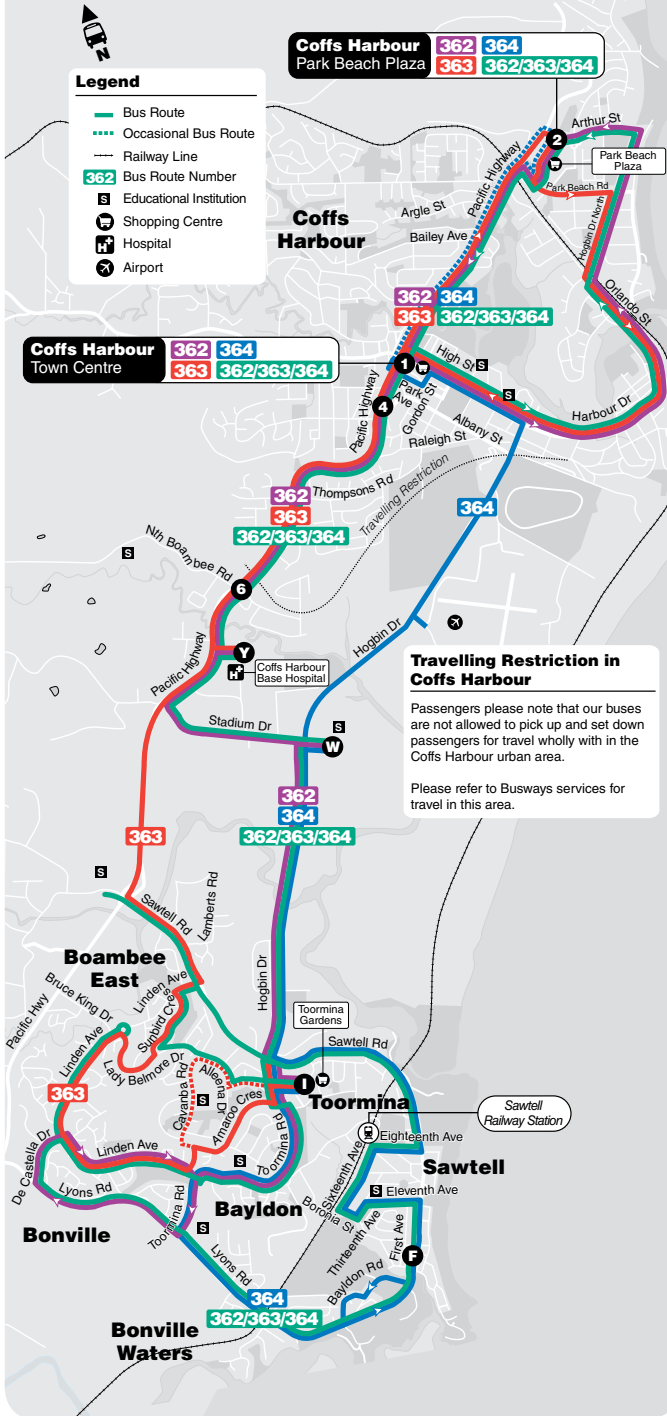

Bus Route Map

Fares and concession travel

Passes must be produced for concession discounts or free travel on boarding. Unreadable passes are invalid. Passengers 16 years and over are required to pay full fare unless travelling to and from school, or upon presenting your valid school pass or other valid ID.

- Using the route map provided, find the two timing points you are located between.
- Locate these two timing points on the timetables.
- Your bus is scheduled to arrive between the times shown for these points. For example, if your bus stop is situated between timing points **A** and **B** on the map, then the bus is scheduled to arrive between the time listed for **A** and the time listed for **B**.

Sunday & Public Holidays						
map ref	Route Number	362/363/364	362/363/364	362/363/364	362/363/364	
		am	am	pm	pm	
F	Sawtell to North Boambee Rd	9.00	10.40	12.25	2.25
I	Toormina Gardens to North Boambee Rd	9.10	11.00	12.35	2.45
W	University to North Boambee Rd	9.28	11.05	12.40	2.50
Y	Hospital to North Boambee Rd, Coffs & Plaza	9.33	11.10	12.45	2.55
6	North Boambee Rd to Coffs & Plaza	9.33	11.10	12.45	2.55
6	North Boambee Rd to Hospital, University, Toormina & Boambee	O10.05	O11.42	O1.50	O3.22
1	Coffs to North Boambee Rd	10.05	11.42	1.50	3.22
1	Coffs Arrival (Woolworths)	9.40	11.17	12.52	3.02
2	Plaza to Sawtell to North Boambee Rd	9.55	11.32	A1.07	1.40	3.12

- T – Bus operates to Toormina only.
- Wheelchair-accessible service.
- On Easter Saturday the Sunday & Public Holiday timetable applies.

The Sunday timetable operates on all Public Holidays except Christmas Day, Good Friday and ANZAC Day when there is no service.