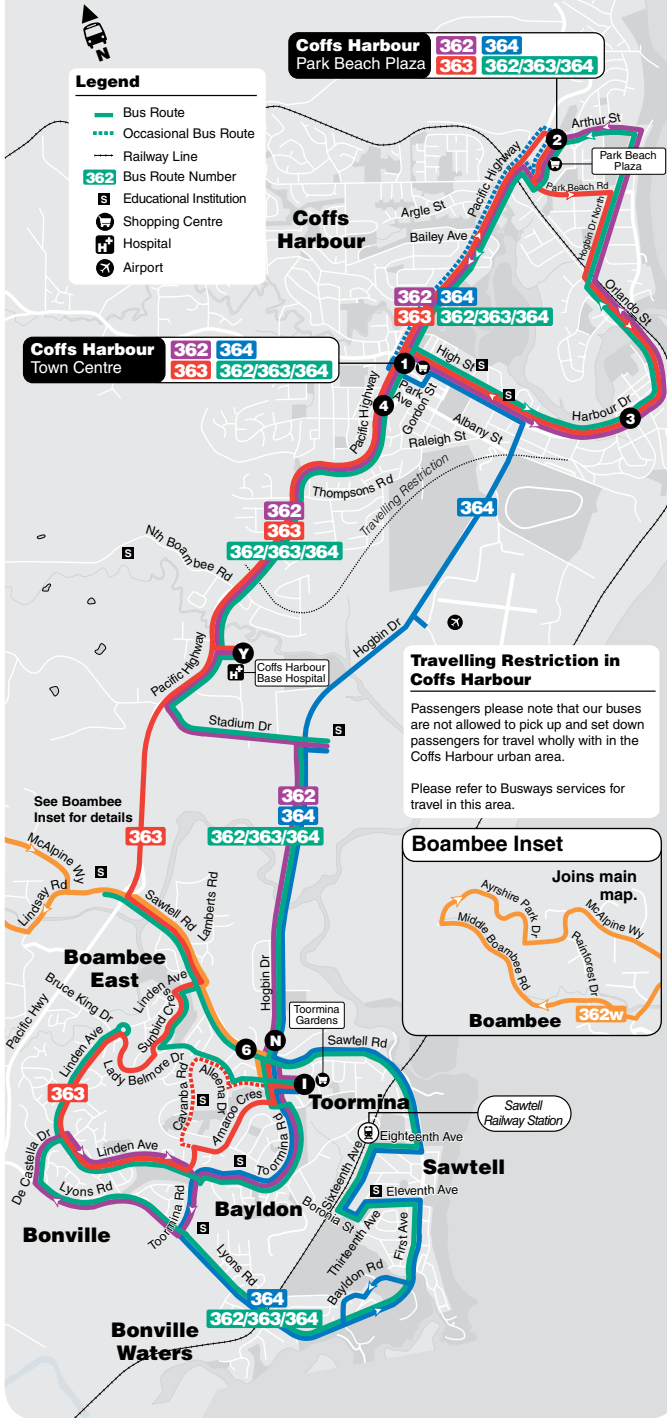

# Bus Route Map

## How to use this timetable

- Using the route map provided, find the two timing points you are located between.
- Locate these two timing points on the timetables.
- Your bus is scheduled to arrive between the times shown for these points. For example, if your bus stop is situated between timing points **A** and **B** on the map, then the bus is scheduled to arrive between the time listed for **A** and the time listed for **B**.

# Route 362, 362w, 363, 364, 362/363/364

Saturday						
map ref	Route Number	362/363/364 am	362/363/364 am	362/363/364 am	362/363/364 pm	362/363/364 pm
1	Toormina to Marian Grove	....	9.20	10.55	12.32	3.47
6	Marian Grove to Toormina	....	9.26	11.01	12.38	A5.28
1	Toormina Gardens to Sawtell	....	9.20	10.55	12.32	3.47
1	Toormina Gardens to Plaza	8.10	10.00	11.35	1.12	2.50
Y	Hospital to Marian Grove	9.10	10.47	12.22	2.00	3.37
4	Coffs Harbour Arrival (Woolworths)	8.40	10.17	11.52	1.30	3.07
2	Plaza to Marian Grove	8.55	10.32	12.07	1.45	3.22
3	Jetty to Centro	8.45	10.22	11.57	1.35	3.12
1	Coffs to Marian Grove	9.05	10.42	12.17	1.55	3.32
1	Coffs to Barcoo Ct	9.05	10.42	12.17	1.55	3.32
N	Barcoo Ct to Coffs	8.23	10.01	11.36	1.13	2.51
N	Barcoo Ct to Toormina	9.16	10.53	12.28	2.06	3.43