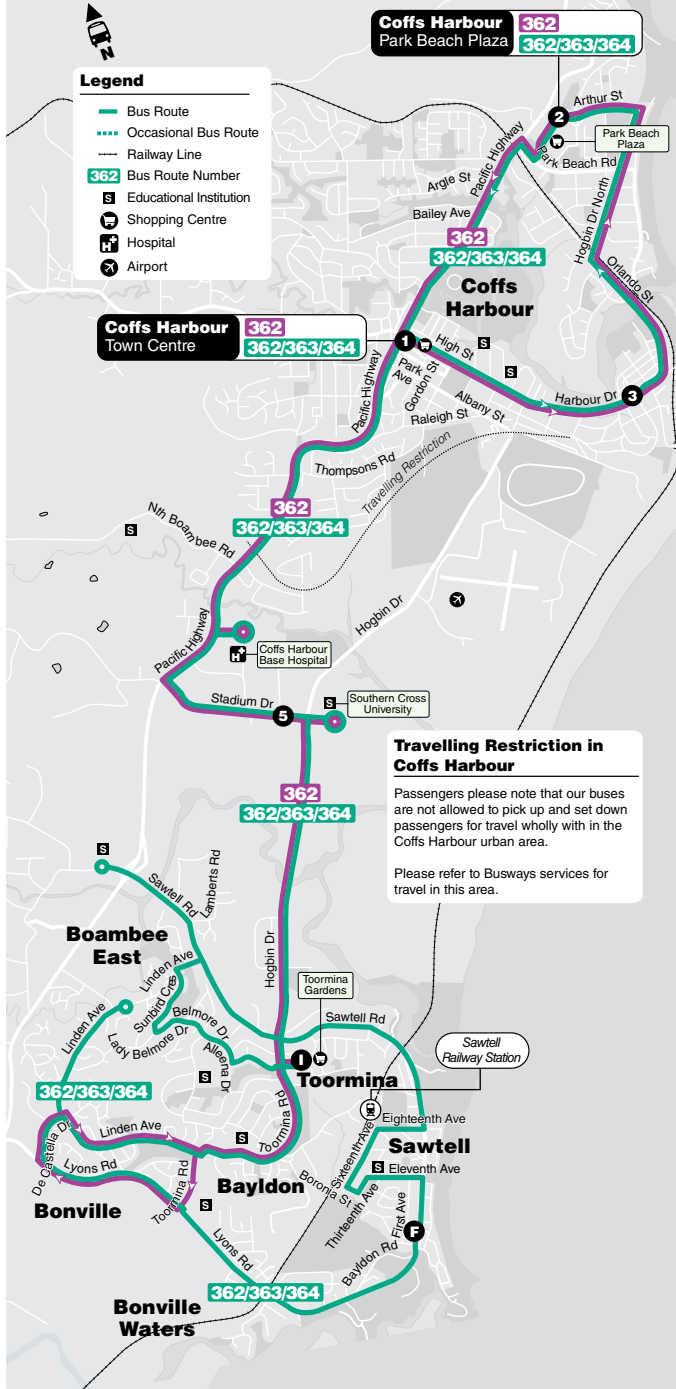

# Bus Route Map

Look for bus number

## How to use this timetable

- Using the route map provided, find the two timing points you are located between.
- Locate these two timing points on the timetables.
- Your bus is scheduled to arrive between the times shown for these points. For example, if your bus stop is situated between timing points **A** and **B** on the map, then the bus is scheduled to arrive between the time listed for **A** and the time listed for **B**.

# Route 362, 362/363/364

Sunday & Public Holidays					
map ref	Route Number	362/363/364	362/363/364	362/363/364	362/363/364
		am	am	pm	pm
F	Sawtell to Stadium	9.00	10.40	12.25	2.25
1	Toormina Gardens to Stadium	9.10	11.00	12.35	2.45
5	Stadium to Plaza & Jetty	9.28	11.05	12.40	2.50
5	Stadium to Toormina & Sawtell	10.10	11.47	1.55	3.27
1	Coffs Harbour Arrival (Woolworths)	9.40	11.17	12.52	3.02
2	Plaza to Stadium	9.55	11.32	1.40	3.12
3	Jetty to Stadium	9.45	11.22	...	3.07
1	Coffs to Stadium	10.05	11.42	1.50	3.22