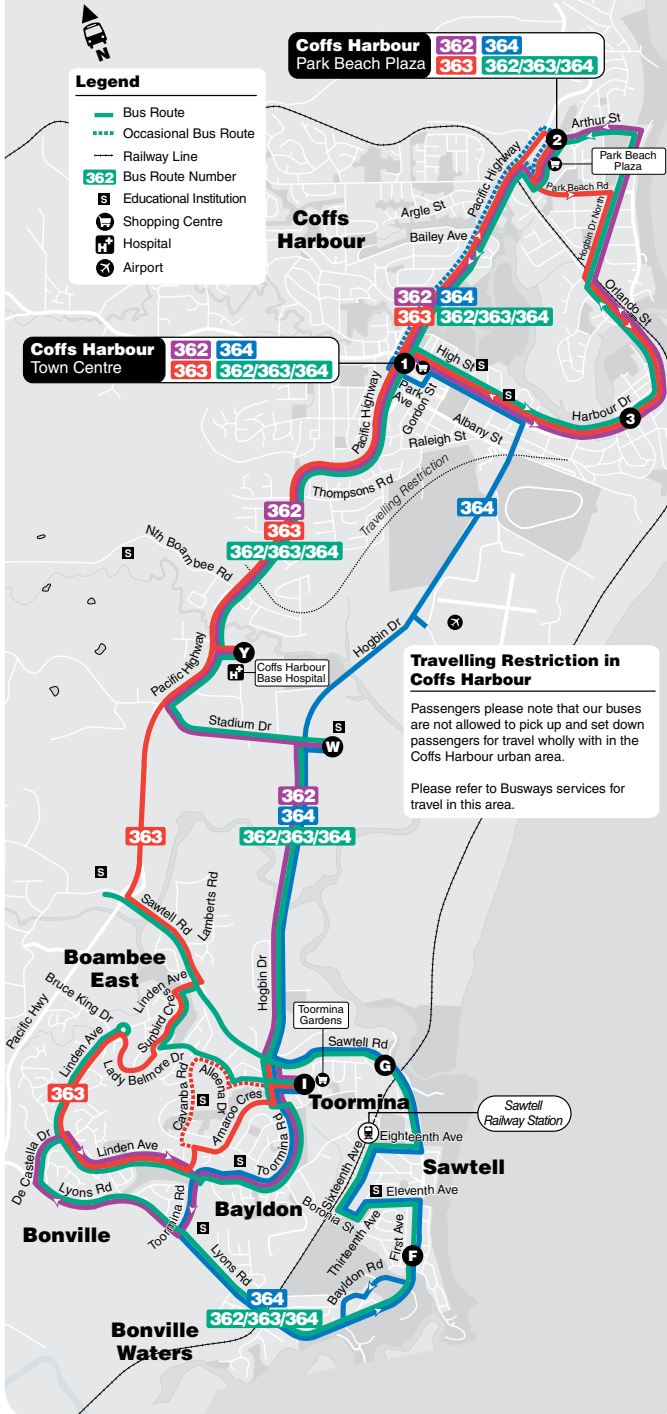

Bus Route Map