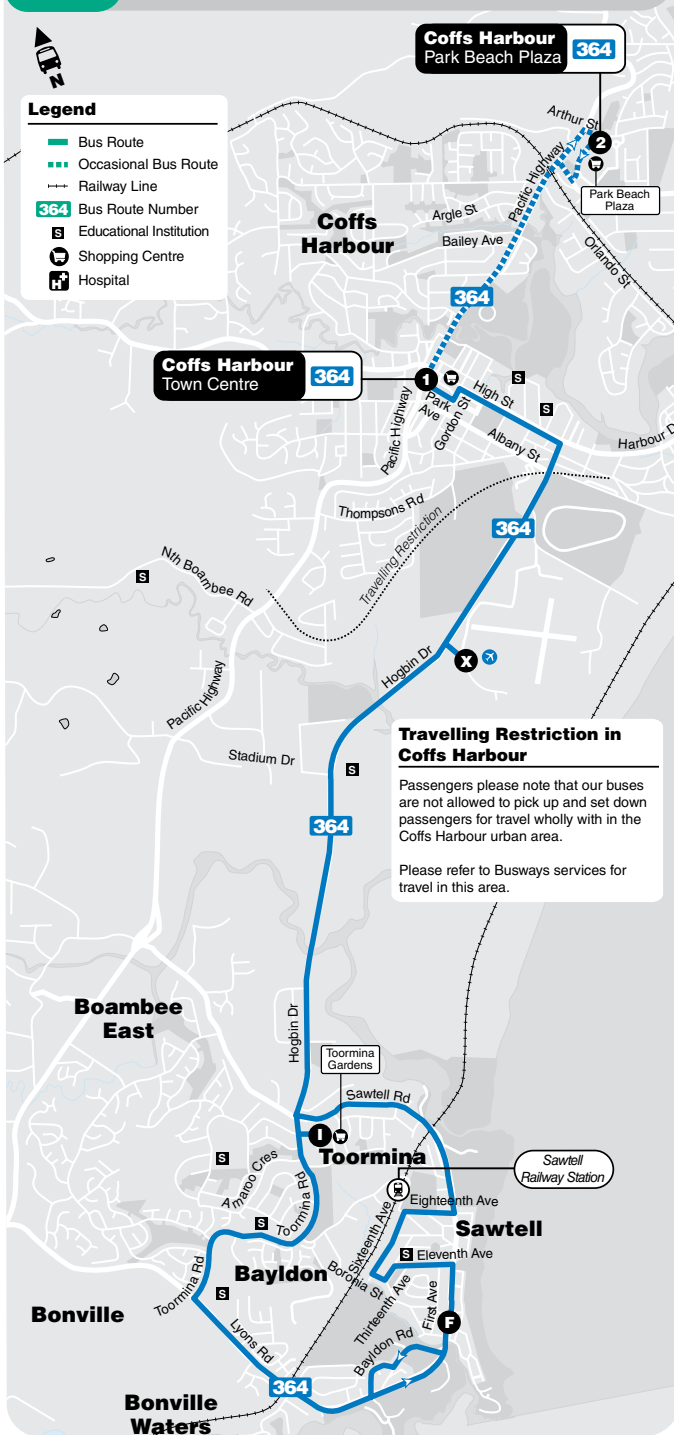

Bus Route Map

Legend

- Bus Route
- Occasional Bus Route
- Railway Line
- 364** Bus Route Number
- Educational Institution
- Shopping Centre
- Hospital

Look for bus number

364

Pocket Guide Only

Coffs Harbour Airport

Buses Serving to and from Coffs Harbour Airport

Effective from 11 August 2014

How to use this timetable

1. Using the route map provided, find the two timing points you are located between.
2. Locate these two timing points on the timetables.
3. Your bus is scheduled to arrive between the times shown for these points. For example, if your bus stop is situated between timing points **A** and **B** on the map, then the bus is scheduled to arrive between the time listed for **A** and the time listed for **B**.

Monday to Friday (cont...)									
map ref	Route Number	364	364	364	364	364	364	364	
F	Sawtell to Airport	11.58 am	R12.25 pm	12.58 pm	R1.25 pm	1.58 pm	R2.25 pm	2.55 pm	R3.20 pm
I	Toormina Centro to Airport	12.10 pm	12.40 pm	1.10 pm	1.40 pm	2.10 pm	2.38 pm	3.05 pm	3.30 pm
X	Planned Airport to Coffs	12.20 pm
X	By prior request Airport to Coffs	12.45 pm	1.15 pm	1.45 pm	2.15 pm	2.45 pm	3.10 pm	3.35 pm
X	Planned Airport to Sawtell & Toormina	1.05 pm	4.15 pm
X	By prior request Airport to Sawtell & Toormina	12.35 pm	1.35 pm	2.05 pm	2.35 pm	3.00 pm	3.30 pm
2	Plaza to Airport	4.00 pm
1	Coffs to Airport	12.30 pm	1.00 pm	1.30 pm	2.00 pm	2.30 pm	2.55 pm	3.25 pm	4.10 pm