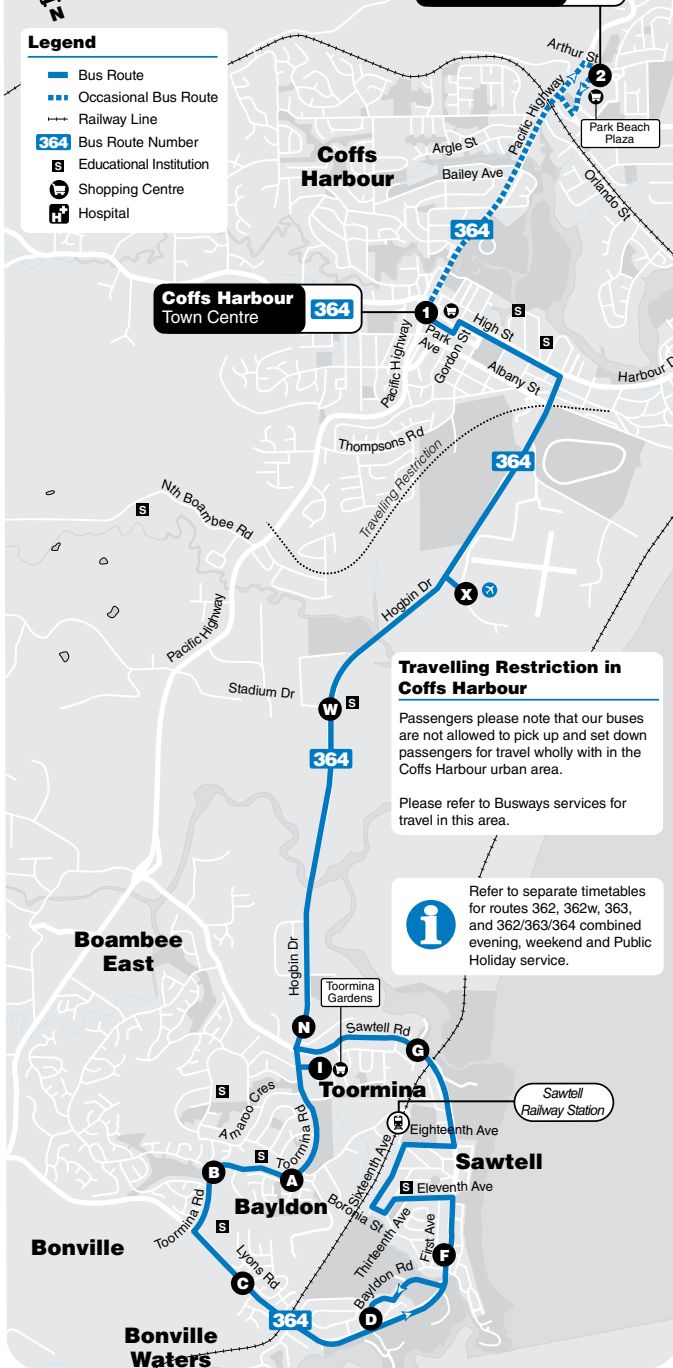

# Route 364

## Bus Route Map

### Legend

- Bus Route
- Occasional Bus Route
- Railway Line
- 364** Bus Route Number
- Educational Institution
- Shopping Centre
- Hospital

**Coffs Harbour**  
Park Beach Plaza **364**

## How to use this timetable

1. Using the route map provided, find the two timing points you are located between.
2. Locate these two timing points on the timetables.
3. Your bus is scheduled to arrive between the times shown for these points. For example, if your bus stop is situated between timing points **A** and **B** on the map, then the bus is scheduled to arrive between the time listed for **A** and the time listed for **B**.