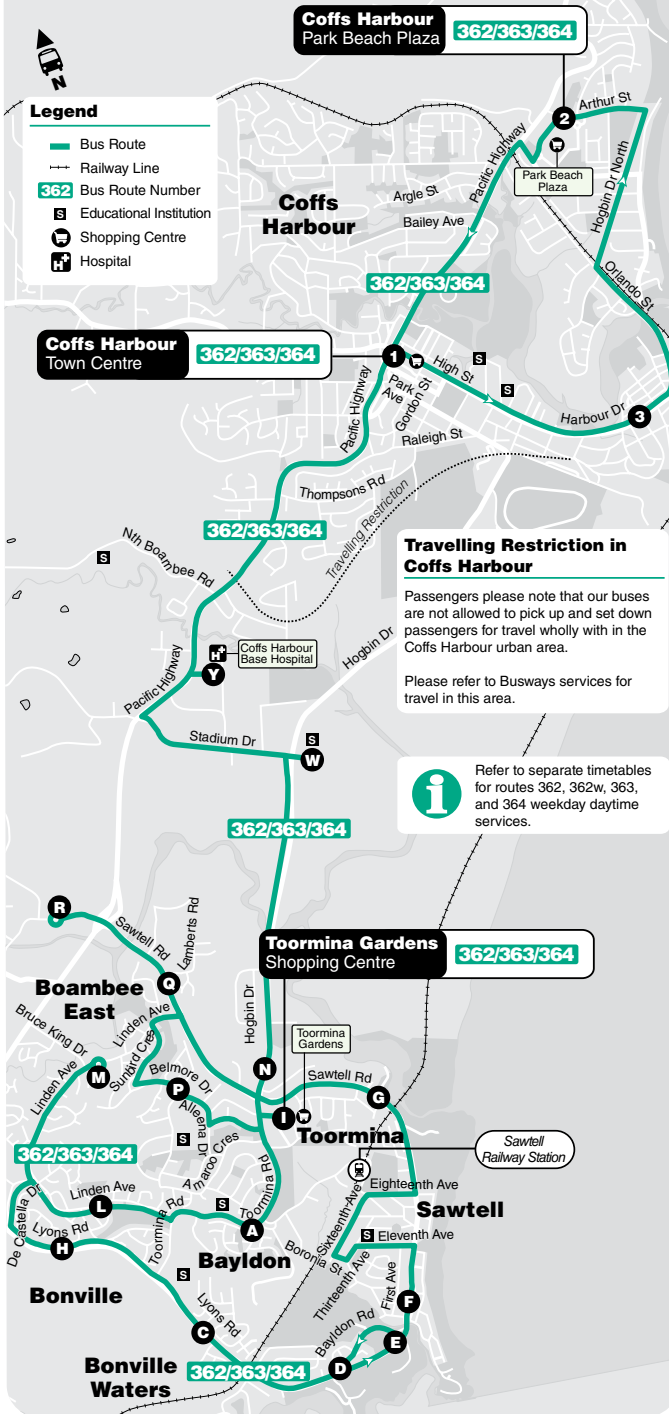

Route
362/363/364

Bus Route Map

Fares and concession travel

Passes must be produced for concession discounts or free travel on boarding. Unreadable passes are invalid. Passengers 16 years and over are required to pay full fare unless travelling to and from school, or upon presenting your valid school pass or other valid ID.

- Using the route map provided, find the two timing points you are located between.
- Locate these two timing points on the timetables.
- Your bus is scheduled to arrive between the times shown for these points. For example, if your bus stop is situated between timing points **A** and **B** on the map, then the bus is scheduled to arrive between the time listed for **A** and the time listed for **B**.

Refer to the separate Routes 362, 362w, 363 and 364 timetables for weekday daytime services.

On Easter Saturday the Sunday & Public Holiday timetable applies.

The Sunday timetable operates on all Public Holidays except Christmas Day, Good Friday and ANZAC Day when there is no service.

Regional
Excursion **\$2.50**
Daily

* Day of Issue—All day travel

(*Conditions Apply)